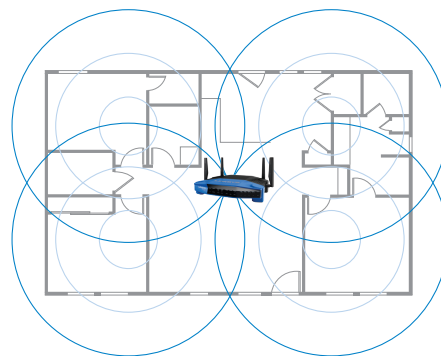

LINKSYS

PERFORMANCE PERFECTED

4 ANTENNAS PROVIDE GREATER COVERAGE AND SIGNAL STRENGTH IN MULTI-STORY BUILDINGS

SMART Wi-Fi WITH NETWORK MAP

WRT1900AC DUAL BAND GIGABIT Wi-Fi® ROUTER

The Linksys WRT1900AC Dual Band Gigabit Wi-Fi Router is engineered with industry-leading features and next-generation software to deliver the most uncompromised Wi-Fi solution for today's connected homes and offices. It is Performance Perfected.